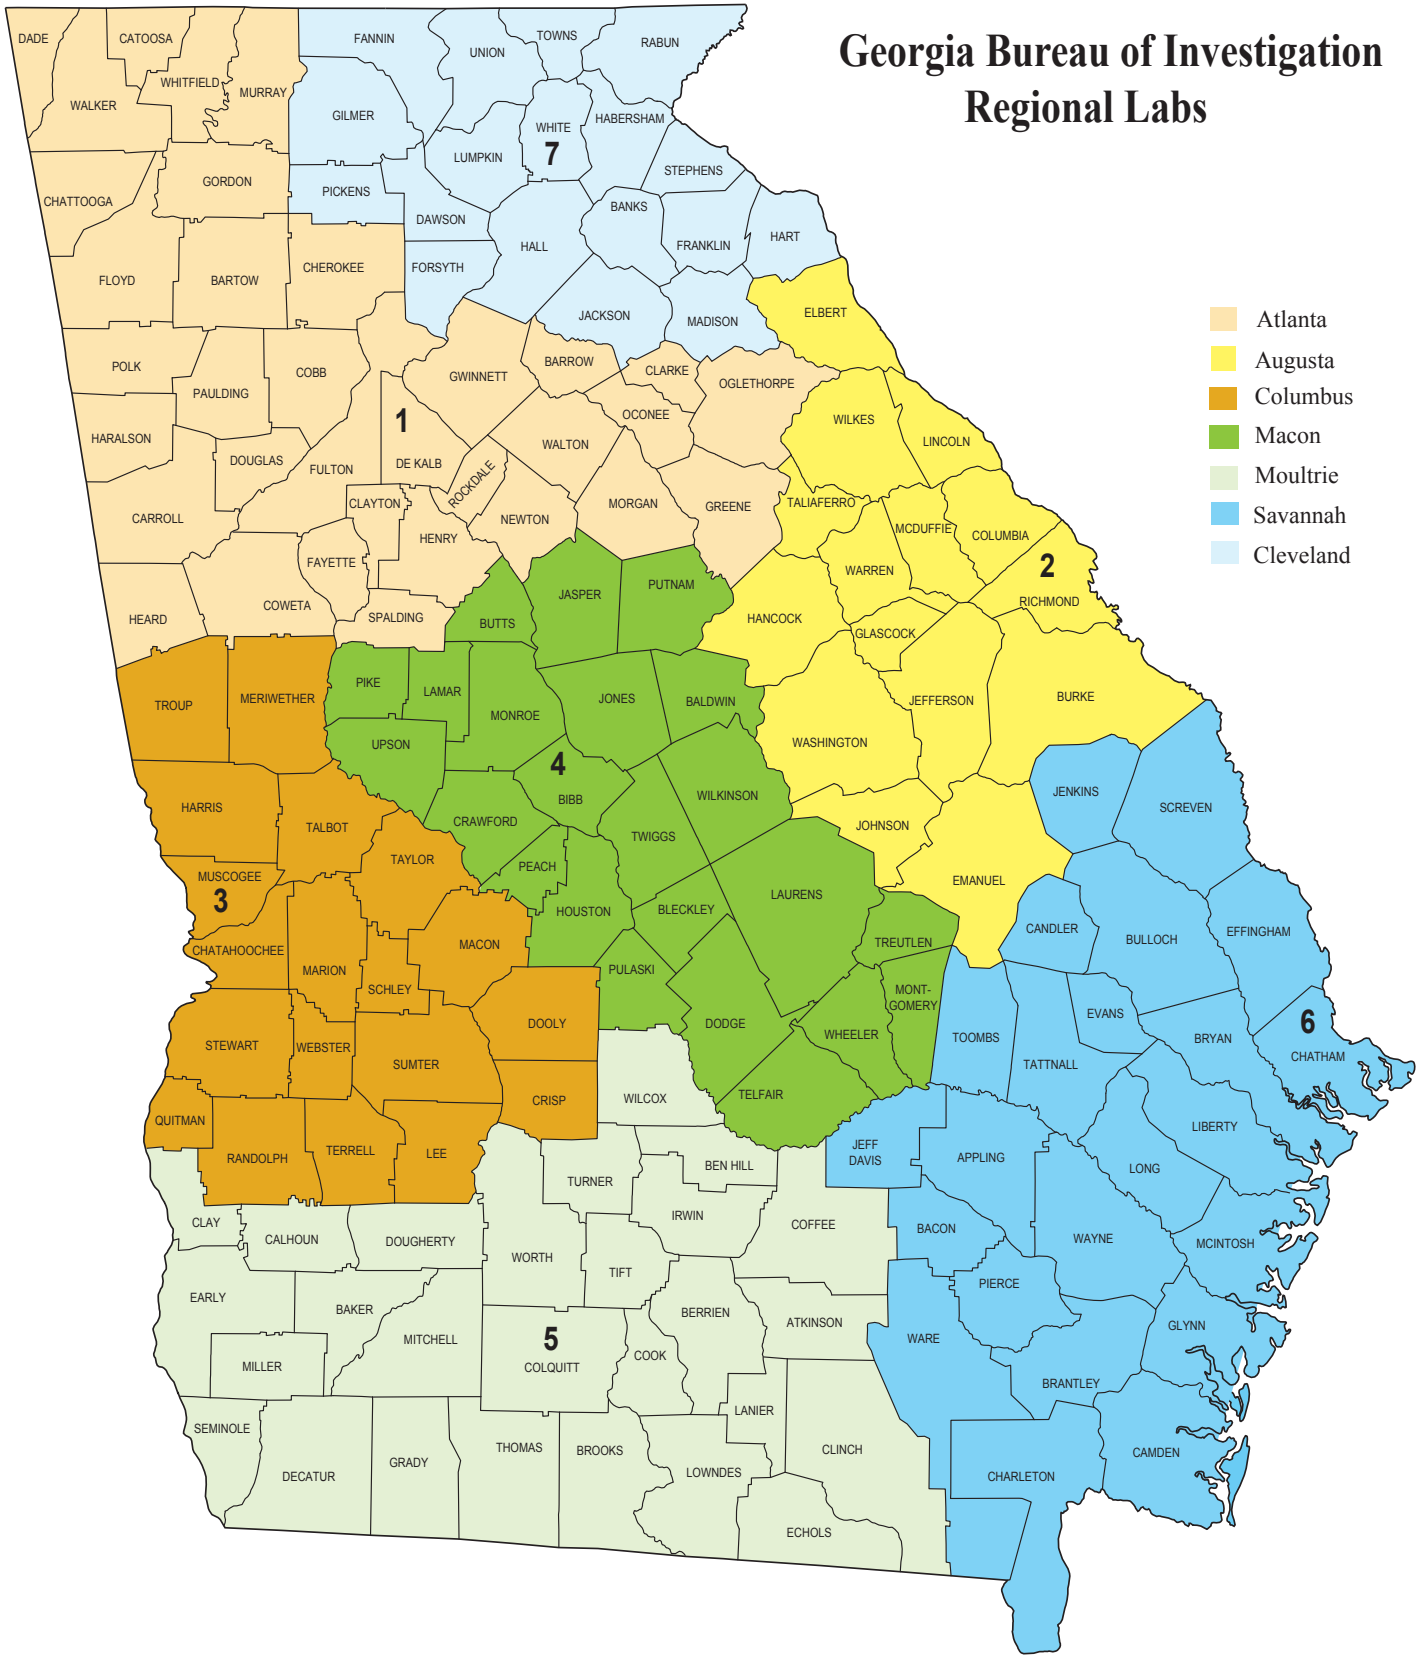

Georgia Bureau of Investigation Regional Labs

- 1. Main Headquarters Lab - Atlanta**
- 2. Eastern Regional Lab - Augusta**
- 3. Western Regional Lab - Columbus**
- 4. Central Regional Lab - Macon**

- 5. Southwestern Regional Lab - Moultrie**
- 6. Coastal Regional Lab - Savannah**
- 7. Northeastern Regional Lab - Cleveland**